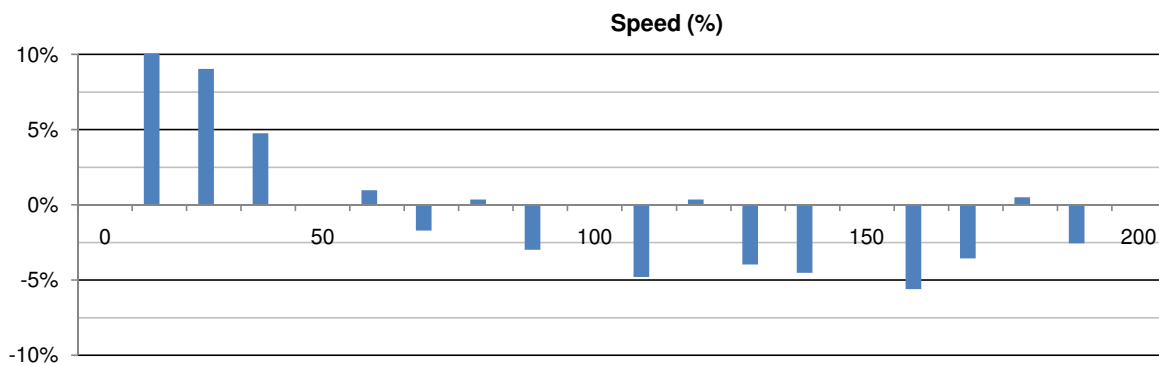

The SwimWatch Analyzer

Swimmer ██████████
Distance 200
Style Freistil
Time 2:10,69

Date 24.05.09
Meet DJaM 2009 Hamburg
Course 50
H/SF/F Finale

Status Video
Analist SwAc DP
Coach
License Swim Academy

Summary

1. 1 The average speed was 1,50 m/s.
  2. 2 The average SF was 43,36 rpm.
  3. 3 The average SL was 2,07 m.
  4. 4 The block time was 0,97 sec.
  5. 5 The landing time was 1,20 sec.
  6. 6 The 15m time was 7,89 sec.
  7. 7 The netto swim time was 100,52 sec.
  8. 8 The average turn over 10m lasted 6,30 sec.
  9. 9 Het average turn over 20m lasted 13,21 sec.
  10. 10 The last 5m lasted 3,37 sec.
2. The total time was 2:10,69.

Race

	Laptime	Comp	Diff
50	29,86		
100	33,23		
150	34,11		
200	33,49		
Ave	32,67		
Var	13,0%		
Fst	29,86		
Slw	34,11		

	Splittime	Comp	Diff
15	7,89		
25	13,77		
35	19,90		
45	26,28		
50	29,86		
55	32,28		
65	38,90		
75	45,70		
85	52,36		
95	59,25		
100	1:03,09		
105	1:05,56		
115	1:12,58		
125	1:19,24		
135	1:26,20		
145	1:33,20		
150	1:37,20		
155	1:39,80		
165	1:46,88		
175	1:53,81		
185	2:00,46		
195	2:07,32		
200	2:10,69