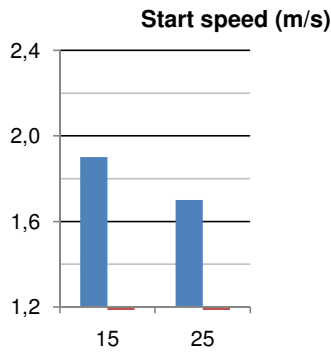

The SwimWatch Analyzer

Swimming

	Laptime			Speed			SF			SL		
	Race	Comp	Diff	Race	Comp	Diff	Race	Comp	Diff	Race	Comp	Diff
25	5,88			1,70			47,12			2,17		
35	6,13			1,63			45,00			2,18		
45	6,38			1,57			42,25			2,23		
65	6,62			1,51			43,27			2,09		
75	6,80			1,47			41,28			2,14		
85	6,66			1,50			41,67			2,16		
95	6,89			1,45			40,91			2,13		
115	7,02			1,42			43,48			1,97		
125	6,66			1,50			44,12			2,04		
135	6,96			1,44			42,06			2,05		
145	7,00			1,43			40,91			2,10		
165	7,08			1,41			43,27			1,96		
175	6,93			1,44			45,45			1,90		
185	6,65			1,50			45,00			2,01		
195	6,86			1,46			44,55			1,96		
Ave	6,70			1,50			43,36			2,07		
Var	17,9%			19,3%			14,3%			15,5%		
Fst	5,88			1,70			47,12			2,23		
Slw	7,08			1,41			40,91			1,90		

Laptime (s)

Speed (m/s)

The SwimWatch Analyzer

Start

	Time	Comp	Diff
Blocktime	0,97		
Landing	1,20		
Boven	3,00		
15m	7,89		
Ave	10,03		
Res	-2,14		
	Speed	Comp	Diff
15	1,90		
25	1,70		
Ave	1,50		

Turns

Turn1