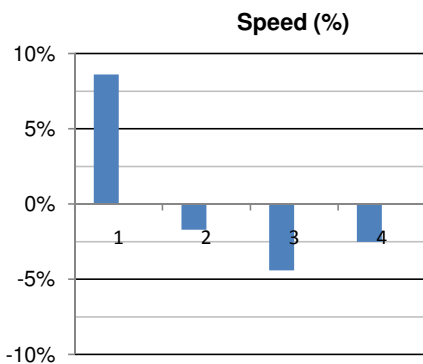

The SwimWatch Analyzer

Swimmer ██████████
Distance 200
Style Freistil
Time 2:10,69

Date 24.05.09
Meet DJaM 2009 Hamburg
Course 50
H/SF/F Finale

Status Video
Analist SwAc DP
Coach
License Swim Academy

Summary

1. 1 The average speed was 1,50 m/s.
  2. 2 The average SF was 43,36 rpm.
  3. 3 The average SL was 2,07 m.
  4. 4 The block time was 0,97 sec.
  5. 5 The landing time was 1,20 sec.
  6. 6 The 15m time was 7,89 sec.
  7. 7 The netto swim time was 100,52 sec.
  8. 8 The average turn over 10m lasted 6,30 sec.
  9. 9 Het average turn over 20m lasted 13,21 sec.
  10. 10 The last 5m lasted 3,37 sec.
2. The total time was 2:10,69.

Race

	Laptime	Comp	Diff
50	29,86		
100	33,23		
150	34,11		
200	33,49		
Ave	32,67		
Var	13,0%		
Fst	29,86		
Slw	34,11		

	Splittime	Comp	Diff
15	7,89		
25	13,77		
35	19,90		
45	26,28		
50	29,86		
55	32,28		
65	38,90		
75	45,70		
85	52,36		
95	59,25		
100	1:03,09		
105	1:05,56		
115	1:12,58		
125	1:19,24		
135	1:26,20		
145	1:33,20		
150	1:37,20		
155	1:39,80		
165	1:46,88		
175	1:53,81		
185	2:00,46		
195	2:07,32		
200	2:10,69