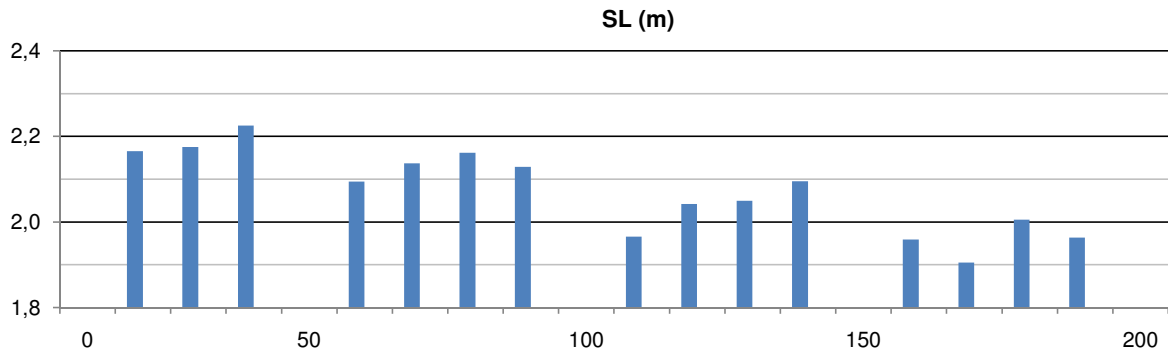

The SwimWatch Analyzer