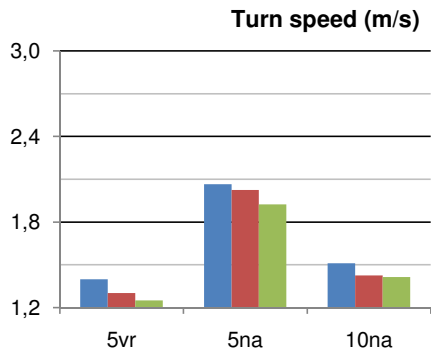

The SwimWatch Analyzer

Turn1	Speed	Comp	Diff
50	1,40		
55	2,07		
65	1,51		
5+5	1,67		
5+5+10	1,58		

Turn2	Speed	Comp	Diff
100	1,30		
105	2,02		
115	1,42		
5+5	1,58		
5+5+10	1,50		

Turn3	Speed	Comp	Diff
150	1,25		
155	1,92		
165	1,41		
5+5	1,52		
5+5+10	1,46		

Ave	Speed	Comp	Diff
5 bef	1,32		
5 aft	2,00		
10 na	1,45		
5+5	1,59		
5+5+10	1,52