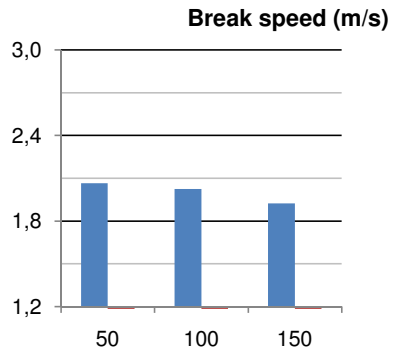

Ave	1,50		
------------	------	--	--

Breakouts

Turn1	Race	Comp	Diff
Time	1,90		
Distance	3,93		
Speed	2,07		

Turn2	Race	Comp	Diff
Time	1,67		
Distance	3,38		
Speed	2,02		

Turn3	Race	Comp	Diff
Time	1,28		
Distance	2,46		
Speed	1,92		

Ave	Race	Comp	Diff
Time	1,62		
Distance	3,26		
Speed	2,01		

The SwimWatch Analyzer

Stroke count

	Strokes	Comp	Diff
1	38,01		
2	42,35		
3	43,55		
4	47,41		
Ave	44,44		
Var	11,4%		
Fst	47,41		
Slw	42,35		