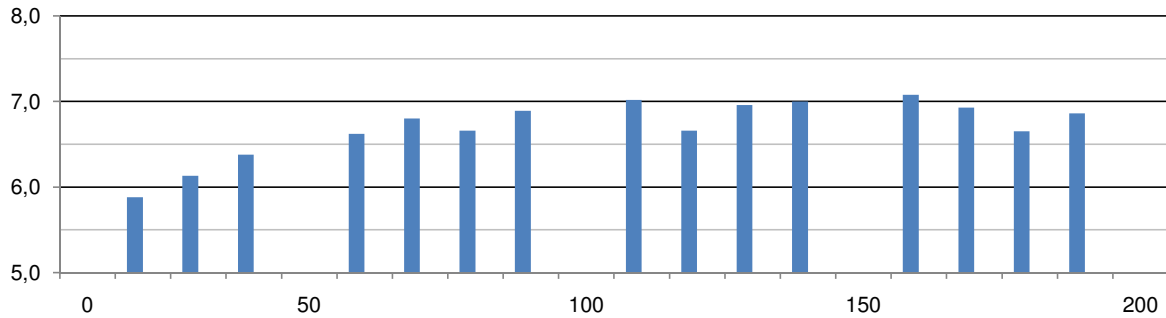

The SwimWatch Analyzer

Swimming

	Laptime			Speed			SF			SL		
	Race	Comp	Diff	Race	Comp	Diff	Race	Comp	Diff	Race	Comp	Diff
25	5,88			1,70			47,12			2,17		
35	6,13			1,63			45,00			2,18		
45	6,38			1,57			42,25			2,23		
65	6,62			1,51			43,27			2,09		
75	6,80			1,47			41,28			2,14		
85	6,66			1,50			41,67			2,16		
95	6,89			1,45			40,91			2,13		
115	7,02			1,42			43,48			1,97		
125	6,66			1,50			44,12			2,04		
135	6,96			1,44			42,06			2,05		
145	7,00			1,43			40,91			2,10		
165	7,08			1,41			43,27			1,96		
175	6,93			1,44			45,45			1,90		
185	6,65			1,50			45,00			2,01		
195	6,86			1,46			44,55			1,96		
Ave	6,70			1,50			43,36			2,07		
Var	17,9%			19,3%			14,3%			15,5%		
Fst	5,88			1,70			47,12			2,23		
Slw	7,08			1,41			40,91			1,90		

Laptime (s)