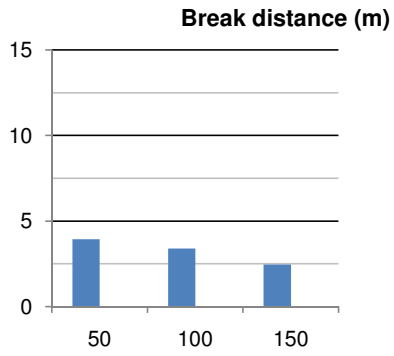

Ave	1,50		
------------	------	--	--

Breakouts

Turn1	Race	Comp	Diff
Time	1,90		
Distance	3,93		
Speed	2,07		

Turn2	Race	Comp	Diff
Time	1,67		
Distance	3,38		
Speed	2,02		

Turn3	Race	Comp	Diff
Time	1,28		
Distance	2,46		
Speed	1,92		

Ave	Race	Comp	Diff
Time	1,62		
Distance	3,26		
Speed	2,01		

The SwimWatch Analyzer

Stroke count

	Strokes	Comp	Diff
1	38,01		
2	42,35		
3	43,55		
4	47,41		
Ave	44,44		
Var	11,4%		
Fst	47,41		
Slw	42,35		