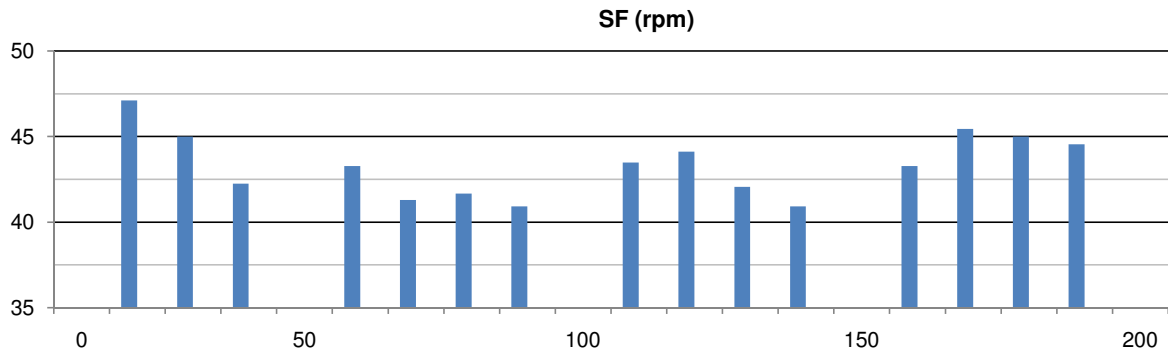

The SwimWatch Analyzer