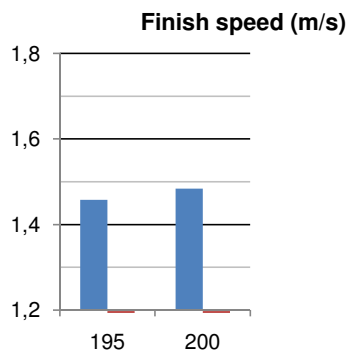

Finish

	Time	Comp	Diff
195	6,86		
200	3,37		

Ave	3,34		
Res1	0,03		
Prev	3,43		
Res2	-0,06		

	Speed	Comp	Diff
195	1,46		
200	1,48		

Ave	1,50		

Breakouts

Turn1	Race	Comp	Diff
Time	1,90		
Distance	3,93		
Speed	2,07		

Turn2	Race	Comp	Diff
Time	1,67		
Distance	3,38		
Speed	2,02		

Turn3	Race	Comp	Diff
Time	1,28		
Distance	2,46		
Speed	1,92		

Ave	Race	Comp	Diff
Time	1,62		
Distance	3,26		
Speed	2,01